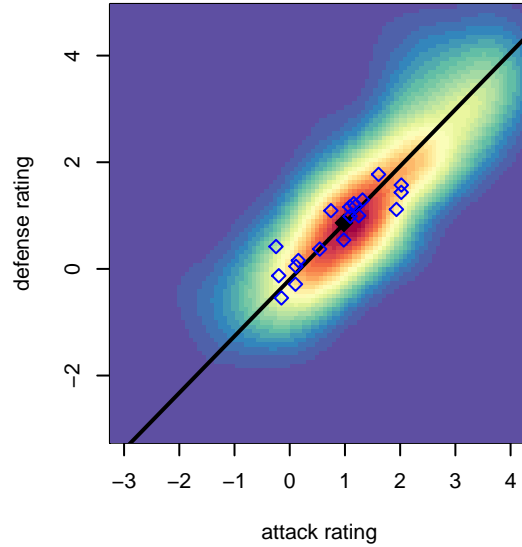

**attack and defense rating
relative to others at age
and all opponents in last 13 months**