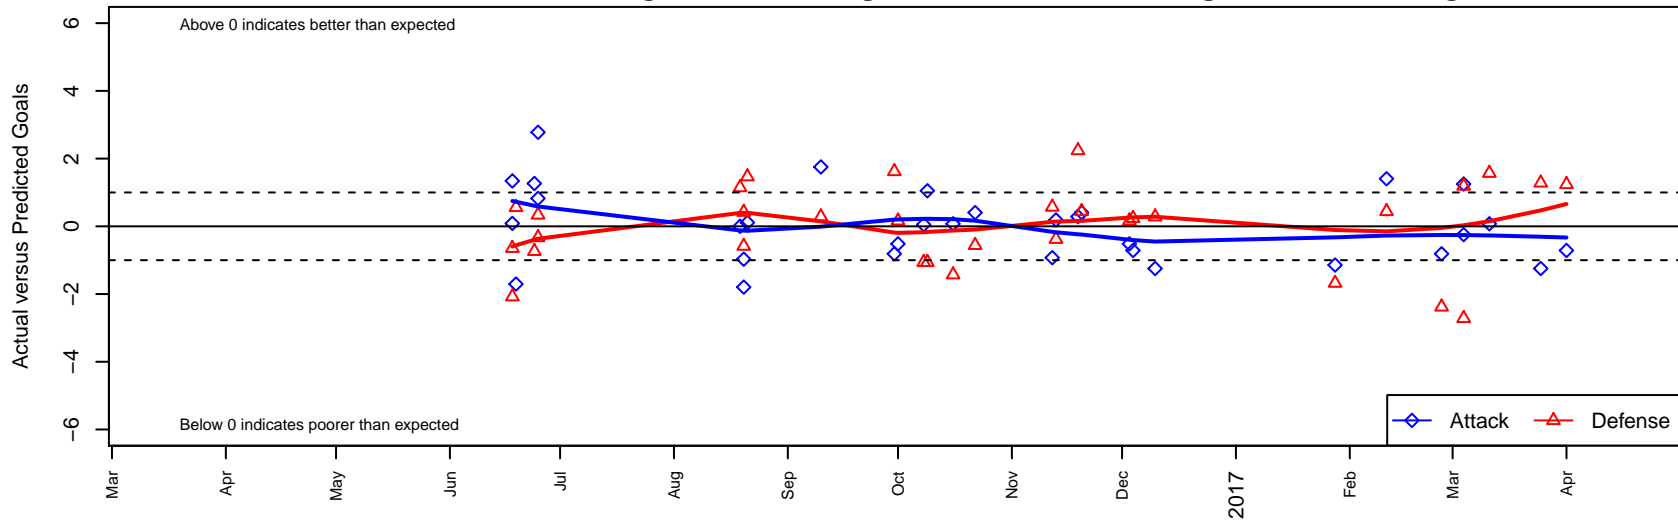

# Eastside FC Grey G03

Eastside FC  
 Preston, WA  
 G03 total strength=1066  
 attack=2.67 defense=2.37  
 fall league = RCL G03 Div 4  
 spr league = Win RCL G03 Div 4

alt names used:  
 Eastside FC 03 Grey Mishu  
 Eastside FC G03 Grey  
 Eastside FC G03 Grey D  
 EASTSIDE FC03 GREY – MISHU  
 Eastside FC G03 Grey D  
 Eastside FC G03 Grey D

Venues played:  
 2016 Snohomish United Invt Silver  
 2016 RVS Classic GU13–14 Silver  
 2016 Xtreme Cup GU14  
 2016 RCL G03 Div 4  
 2016 Win RCL G03 Div 4  
 2016 WYS Presidents Cup G03 Division 2

**Eastside FC Grey G03**  
 Dots are actual minus expected GF (blue circles) and GA (red triangles).  
 Blue line is smoothed change in attack strength. Red is smoothed change in defense strength.

**attack and defense variance (black dot)  
relative to other teams  
and top 10 in region**