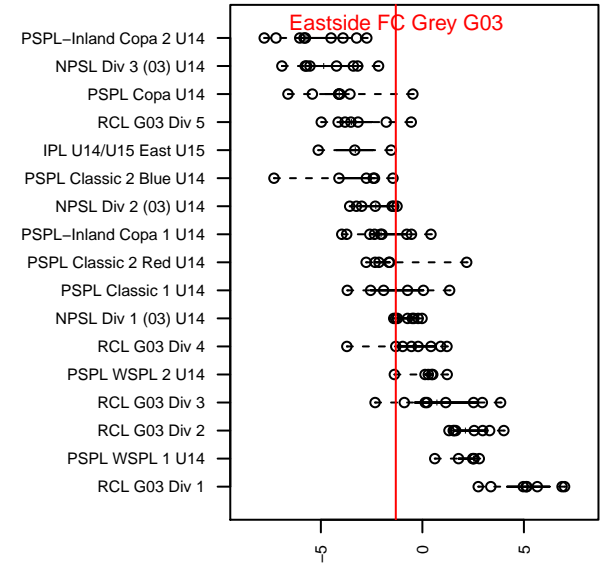

**attack and defense rating
relative to others at age
and all opponents in last 13 months**